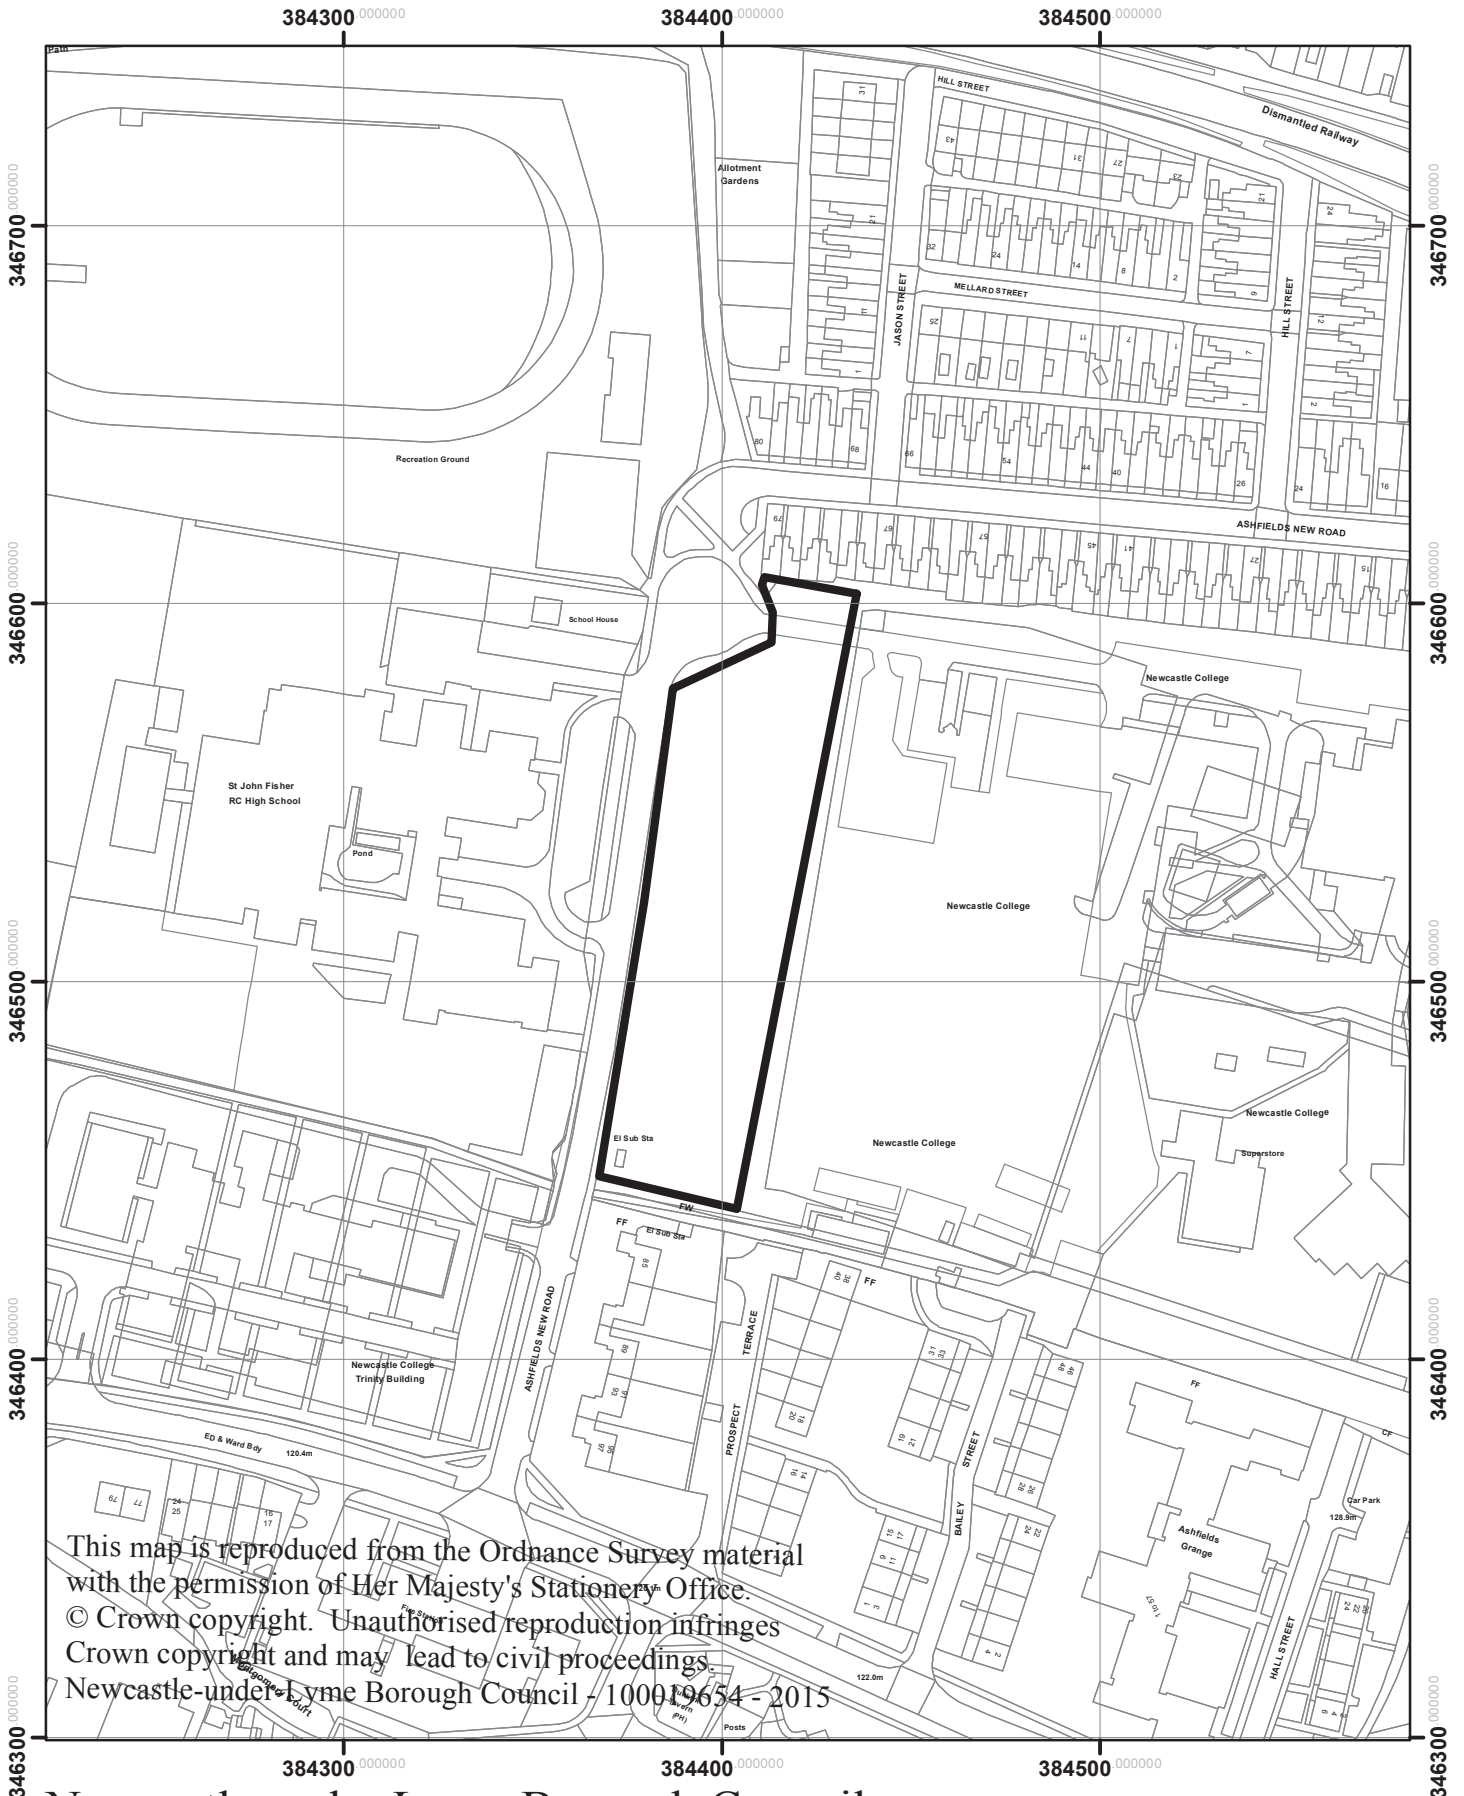

Land At Ashfields New Road 15/00699/FUL

This map is reproduced from the Ordnance Survey material with the permission of Her Majesty's Stationery Office.
© Crown copyright. Unauthorised reproduction infringes Crown copyright and may lead to civil proceedings.
Newcastle-under-Lyme Borough Council - 100019654 - 2015